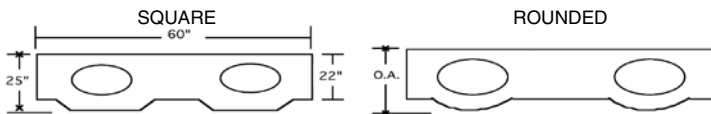

NATURAL STONE

beautiful & affordable

12 DISTINCTIVE COLORS • 21 QUICK SHIP SIZES • CUSTOM CAPABILITIES

Installed white or biscuit undermount bowl included in your choice of rectangular or oval. Matching blanks and custom sizes available up to 87." Plus, custom bowl cutouts, angle cuts, radius cuts, banjo shape, 19" and 25" depths and special depth cuts ready to ship.

Palette offers more selection, beauty and value.

- 21 Quick Ship sizes
- Installed white or biscuit undermount china bowl included in your choice of rectangular or oval
- Pre-drilled faucet hole options:
1 hole, 4" center, 8" center and 8" contoured
- $\frac{3}{4}$ " decking surface
- Standard eased profile
- Matching 4" backsplash
- Matching endsplash available
- Blanks available up to 87"
- Custom fabricated sink cutouts with unlimited bowl placement
- Standard depths up to 19 $\frac{1}{4}$ ", 22 $\frac{1}{4}$ " and 25 $\frac{1}{4}$ "
- Four elegant edge profiles
- Rectangular undermount bowls in white or biscuit, 22" & 25"
- Decorative curves and bump outs available
- New black oval China bowl and stainless steel bowl in 22" & 25"