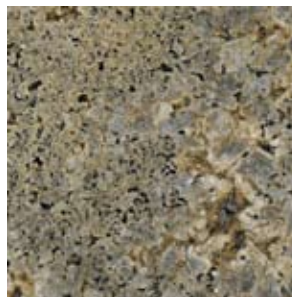

IMAGINATION COLLECTION

cultured marble vanity tops

Affordable Alternative to Natural Stone Distinctive Colors • Standard & Custom Sizes

Installed oval bowl in white, biscuit, black or stainless steel. Installed rectangular bowl in white or biscuit. Unlimited custom top sizes available up to 96" with any bowl, custom cut outs, 19", 22" and 25" depths.

IMAGINATION COLLECTION

The Imagination Color Collection of Cultured Marble Vanity Tops fills the gap between traditional cultured marble and natural surfaces such as stone, quartz, and marble. This unique manufacturing process blends the aesthetics of natural surfaces with the lightweight and economic advantages of cultured marble for an appealing look at an affordable price. Plus the surface is impervious to moisture and never needs sealing.

- 7 unique stone looks
- Custom sizes and configurations
- Pre-drilled faucet hole options
- 6 undermount bowl options
- Beautiful design possibilities

BLUE SODALITE
3001

BRECCIA ONICIATA
1002

BRECCIA PARADISO
1001

MARRON COHIBA
3002

MOCHA
TRAVERTINE ORO
1003

SEA FOAM
3003

VERDE MARINACE
3004