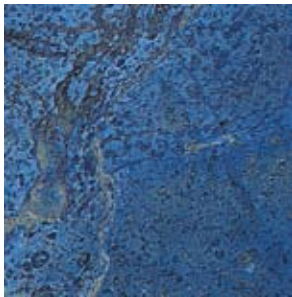

IMAGINATION COLLECTION

cultured marble vanity tops

Affordable Alternative to Natural Stone Distinctive Colors • Standard & Custom Sizes

Installed oval bowl in white, biscuit, black or stainless steel. Installed rectangular bowl in white or biscuit. Unlimited custom top sizes available up to 96" with any bowl, custom cut outs, 19", 22" and 25" depths.

IMAGINATION COLLECTION

The Imagination Color Collection of Cultured Marble Vanity Tops fills the gap between traditional cultured marble and natural surfaces such as stone, quartz, and marble. This unique manufacturing process blends the aesthetics of natural surfaces with the lightweight and economic advantages of cultured marble for an appealing look at an affordable price. Plus the surface is impervious to moisture and never needs sealing.

- 7 unique stone looks
- Custom sizes and configurations
- Pre-drilled faucet hole options
- 6 undermount bowl options
- Beautiful design possibilities

BLUE SODALITE
3001

BRECCIA ONICIATA
1002

BRECCIA PARADISO
1001