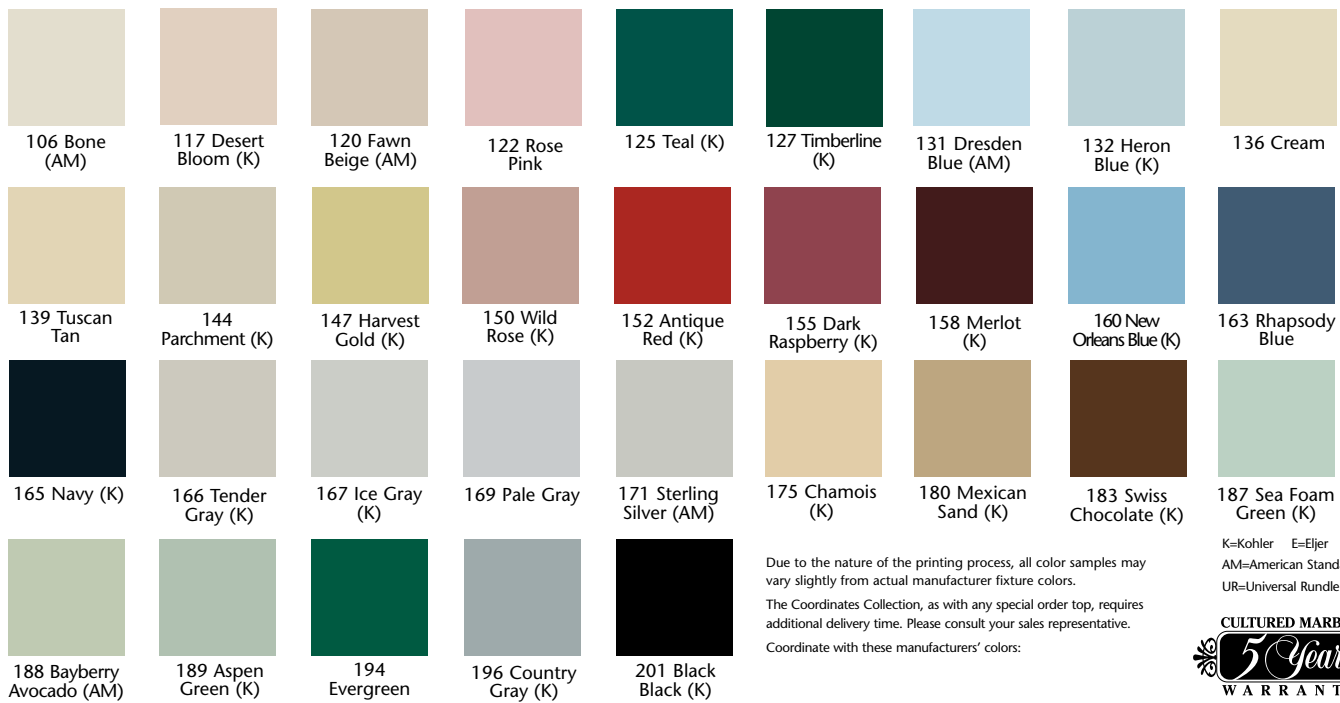

Fast and Affordable Cultured Marble Vanity Tops

IN STOCK COLORS FOR QUICK SHIP! AVAILABLE IN GLOSS FINISH AND 4" FAUCET DRILLING ONLY.

*Also available in satin finish (upcharge) as special order

QUICK SHIP SPECIAL ORDER COLORS SPRAY GRANITE, ONYX AND MARBLEIZED/VEINED AVAILABLE IN GLOSS FINISH ONLY.

COORDINATES COLLECTION – SPECIAL ORDER AVAILABLE IN GLOSS FINISH ONLY.

Due to the nature of the printing process, all color samples may vary slightly from actual manufacturer fixture colors. The Coordinates Collection, as with any special order top, requires additional delivery time. Please consult your sales representative. Coordinate with these manufacturers' colors: